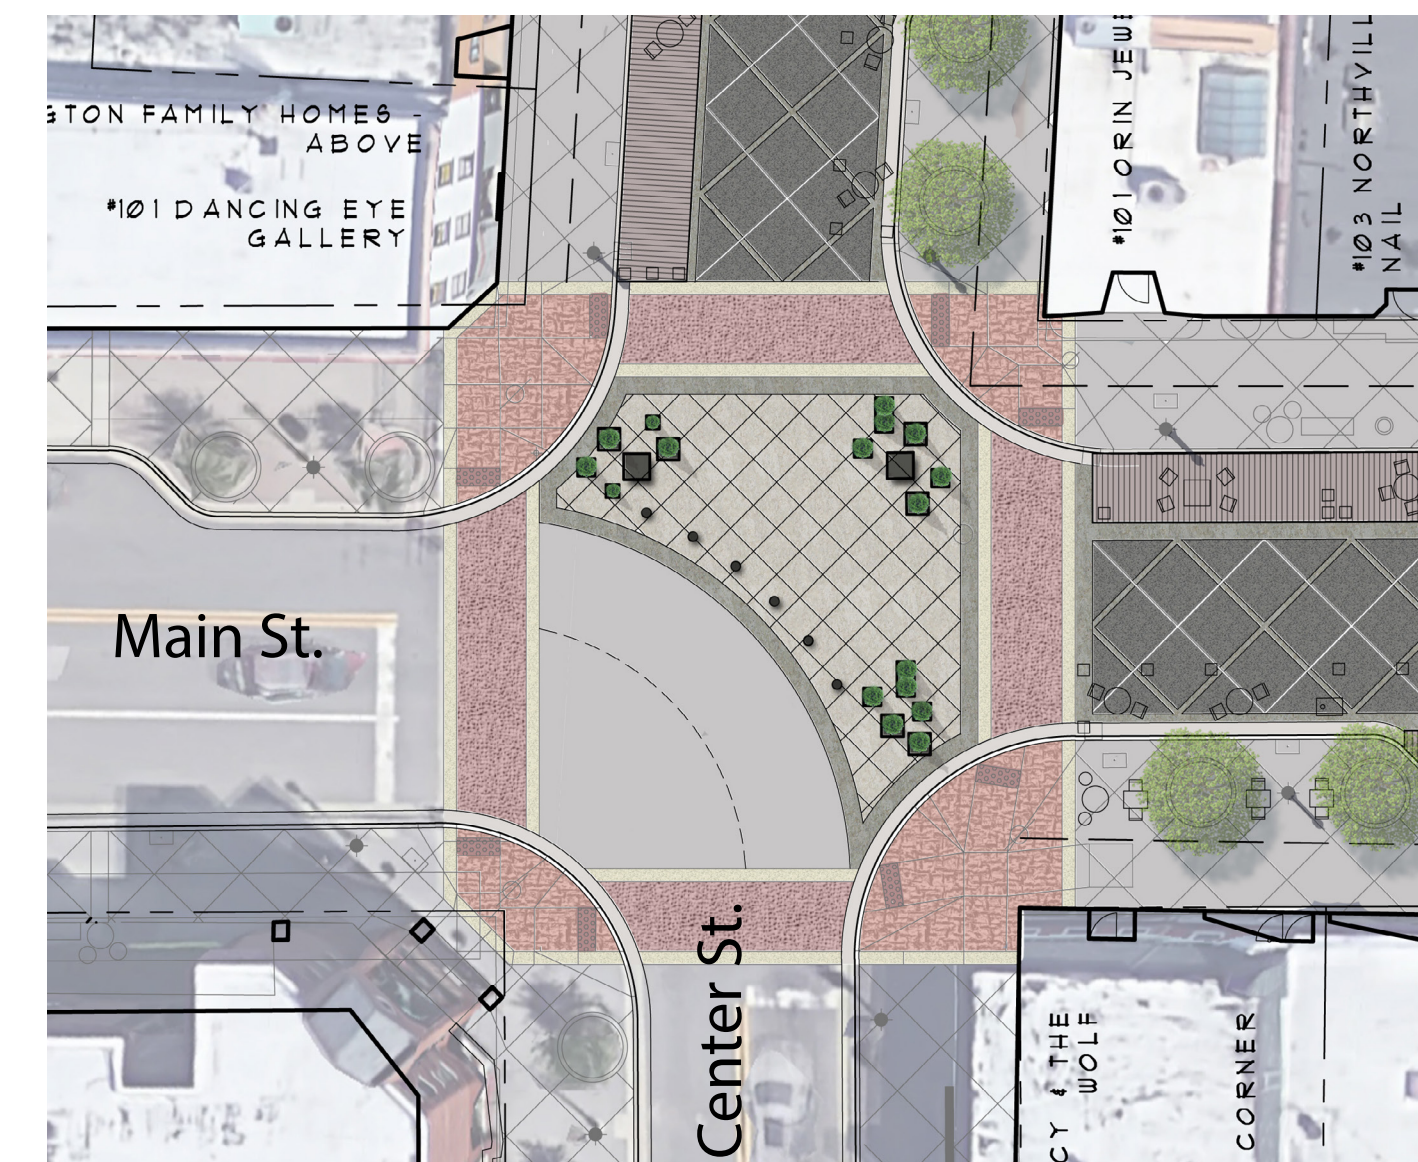

ICONIC MONUMENT TO PORTRAY
NORTHVILLE IDENTITY

REMOVE TRAFFIC LIGHTS
AND STREET SIGNAGE - ADD
DECORATIVE LIGHTING

MAIN GATEWAY - MAIN & CENTER

SECONDARY GATEWAY - MAIN & DUNLAP

SECONDARY GATEWAY - MAIN & HUTTON

DECORATIVE PAVING
TREATMENTS TO
DELINEATE GATEWAYS

REMOVABLE BOLLARDS
TO CONTROL VEHICULAR
ACCESS

DECORATIVE PLANTERS
WITH EVERGREEN
PLANTINGS

GATEWAYS