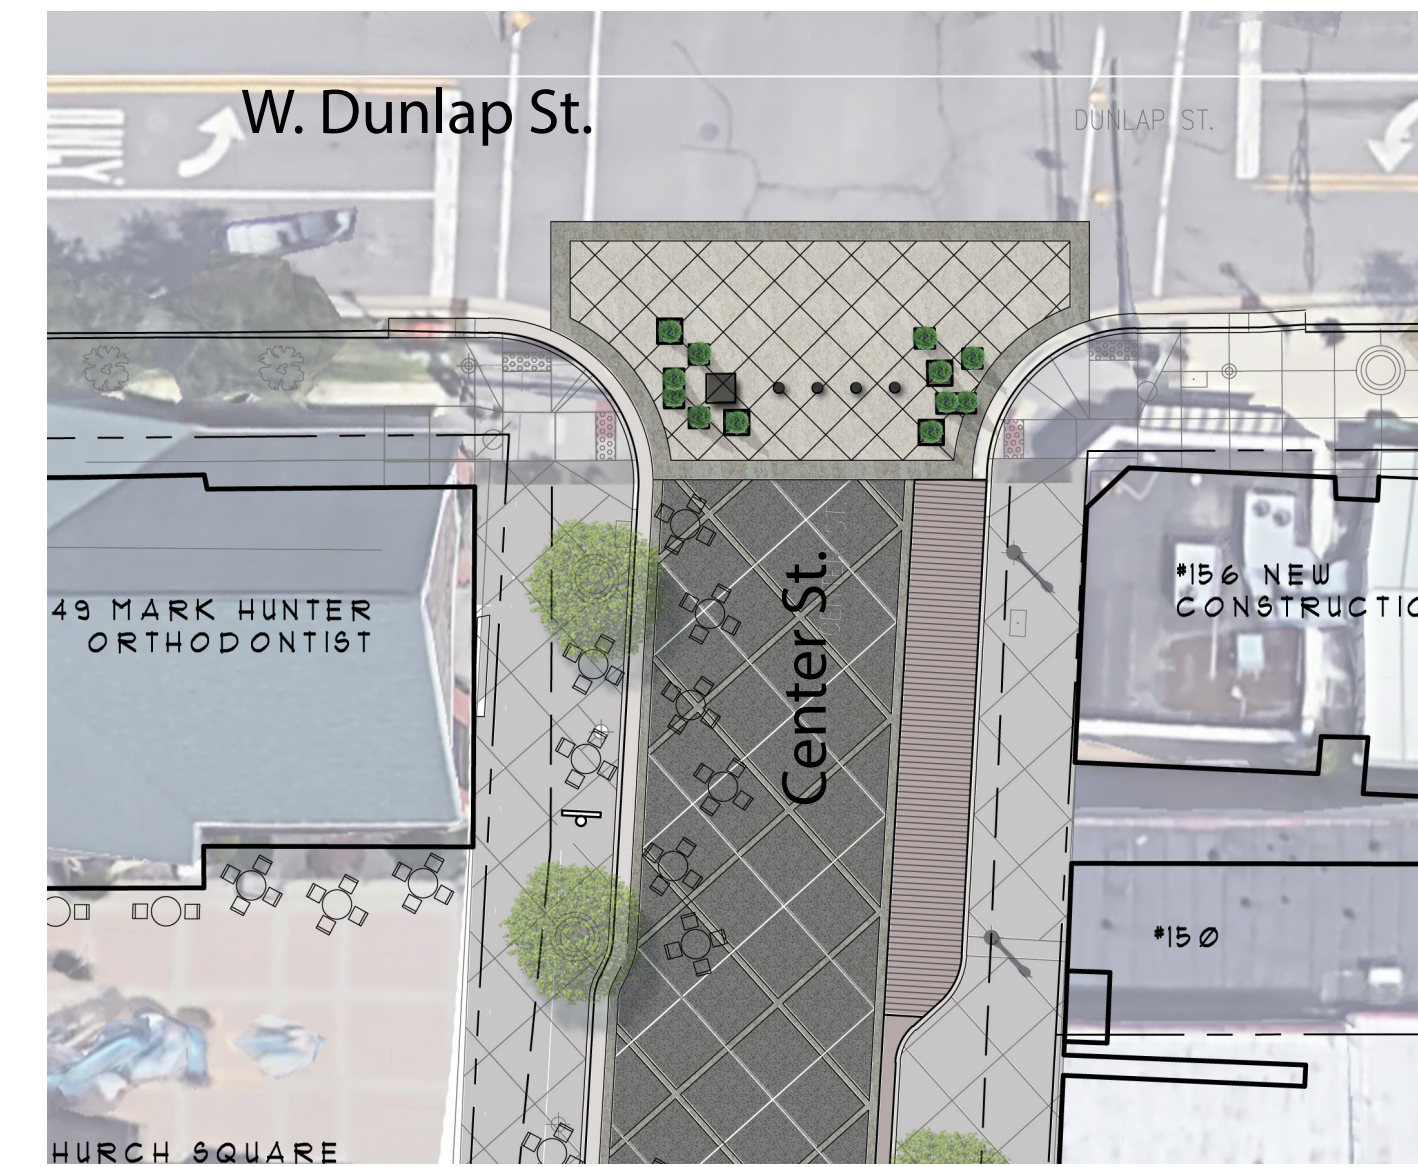

ICONIC MONUMENT TO PORTRAY
NORTHVILLE IDENTITY

REMOVE TRAFFIC LIGHTS
AND STREET SIGNAGE - ADD
DECORATIVE LIGHTING

MAIN GATEWAY - MAIN & CENTER

SECONDARY GATEWAY - MAIN & DUNLAP

SECONDARY GATEWAY - MAIN & HUTTON

DECORATIVE PAVING
TREATMENTS TO
DELINEATE GATEWAYS

REMOVABLE BOLLARDS
TO CONTROL VEHICULAR
ACCESS

DECORATIVE PLANTERS
WITH EVERGREEN
PLANTINGS

GATEWAYS