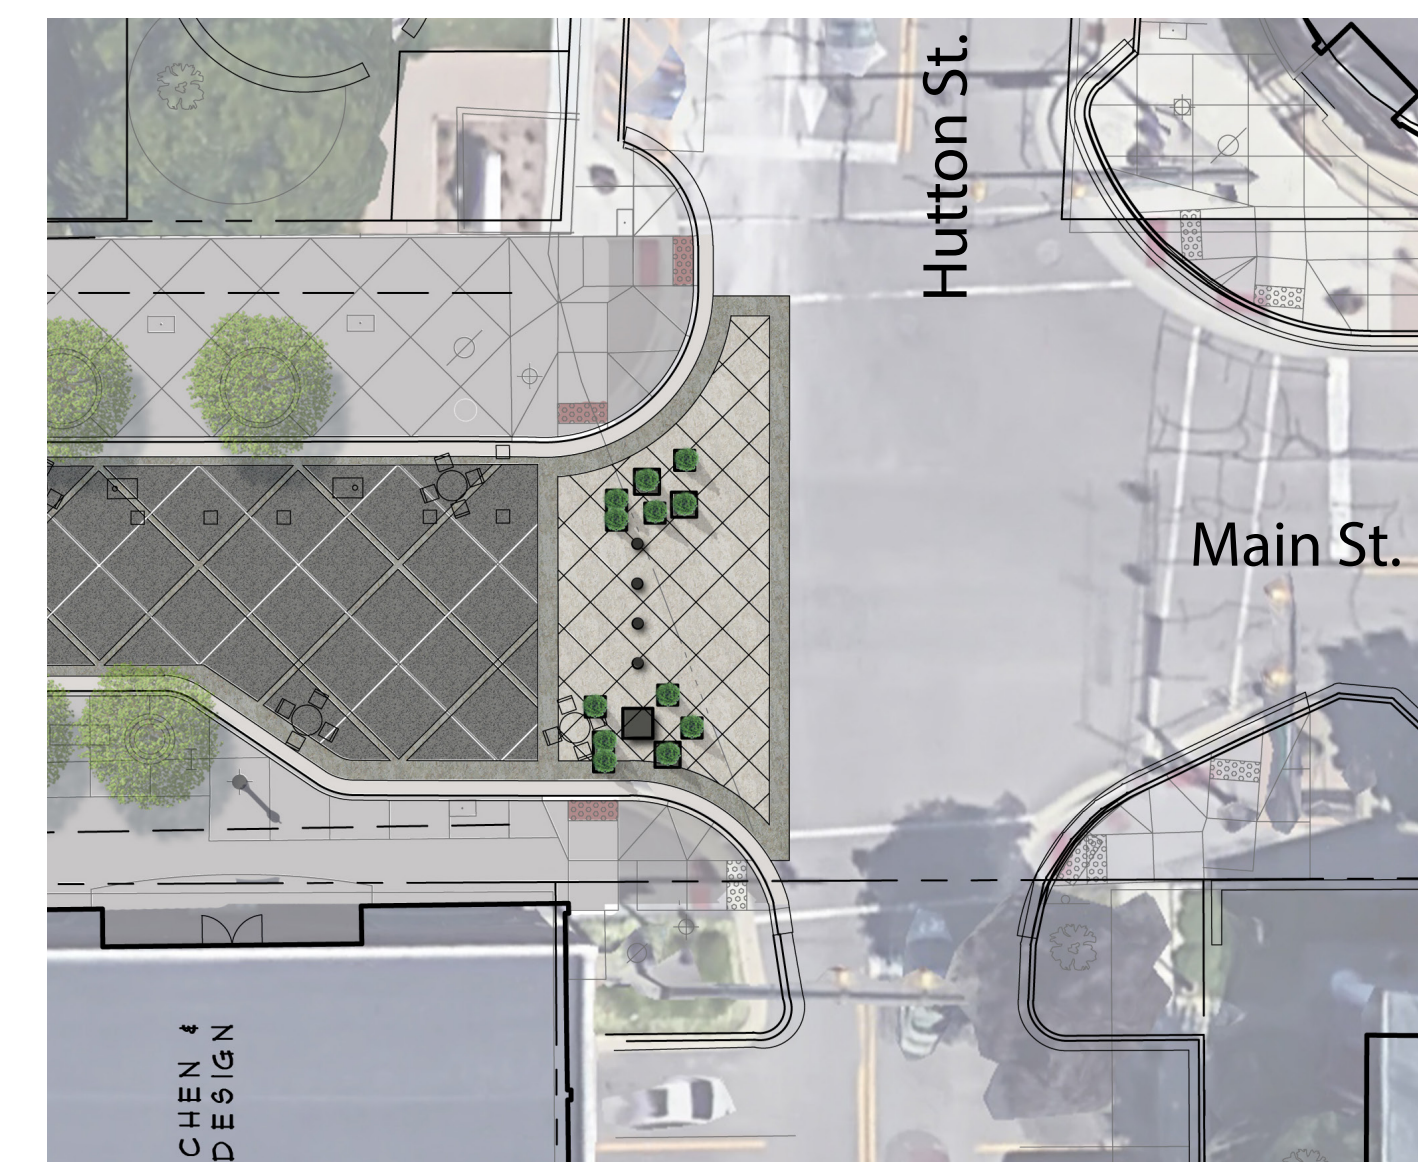

ICONIC MONUMENT TO PORTRAY
NORTHVILLE IDENTITY

REMOVE TRAFFIC LIGHTS
AND STREET SIGNAGE - ADD
DECORATIVE LIGHTING

MAIN GATEWAY - MAIN & CENTER

SECONDARY GATEWAY - MAIN & DUNLAP

SECONDARY GATEWAY - MAIN & HUTTON

DECORATIVE PAVING
TREATMENTS TO
DELINEATE GATEWAYS

REMOVABLE BOLLARDS
TO CONTROL VEHICULAR
ACCESS

DECORATIVE PLANTERS
WITH EVERGREEN
PLANTINGS

GATEWAYS